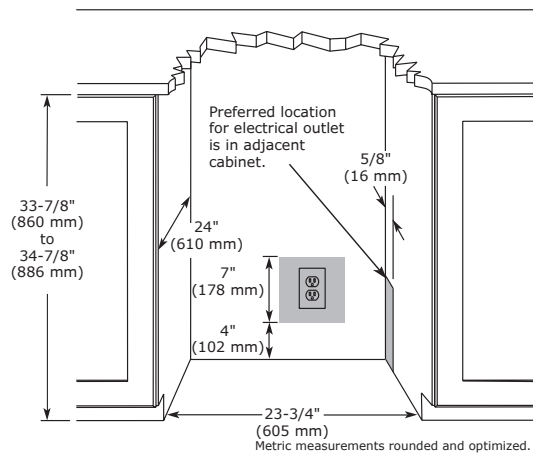

CABINET CUT-OUT

INSTALLATION NOTES

When installing adjacent to wall, ensure 2 1/2" clearance on hinged side for 90° door opening, allowing ample room for door handle.

No additional clearance around sides, top or rear of unit is needed for ventilation.

Do not obstruct front grille air flow.

SPECIFICATIONS

Model	2224ZWC
Amps: Running	1.2
Capacity: Average Volume (cu ft)	4.7
Capacity: Wine Bottle (750 ml)	43
Control Type	Digital Touch Pad
Dimensions: Product Depth	23 7/16" / 590 mm
Dimensions: Product Height	33 11/16" / 856 mm
Dimensions: Product Width	23 5/8" / 600 mm
ENERGY STAR	N/A
Panel Height	30" / 762 mm
Panel Thickness	3/4" / 20 mm
Panel Type	2 3/4" / 70 mm Frame Panel or Solid Panel (-60 suffix)
Panel Width	23 1/2" / 595 mm
Product Weight: Max	150 lb
Refrigerant Type	R600a
Sabbath (Star K Certified)	Yes
Temperature Range	34°F - 65°F

COOLING SYSTEM

ELECTRICAL REQUIREMENTS

This unit requires a grounded, polarized 115 VAC, 60 Hz, 15 A power supply (normal household current).

Residential