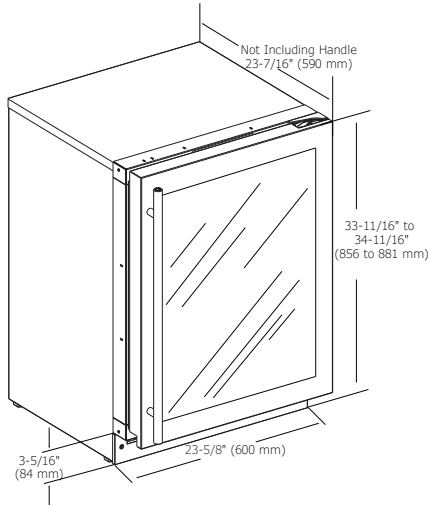

INTEGRATION

- Solid natural beech wood fronts on wine racks can easily be stained to match surrounding cabinetry
- Robust, concealed and covered hinges with built-in door stop and closer
- Integrated model requires 3/4" custom panel of your choice, or can accept U-Line Euro Style Handleless Stainless Panel Accessory (must be ordered separately)
- Fixed grille can accept an integrated toe-kick
- Four independently adjustable leveling legs provide a precise undercounter fit

MODEL DETAILS

Model	Voltage/Hz	Door Swing	Finish	Shipping Weight
U-2224ZWCS-00B	115 / 60	Field Reversible	Stainless Frame	160 lb
U-2224ZWCS-13B	115 / 60	Right-Hand Hinged	Stainless Frame (Lock)	160 lb
U-2224ZWCS-15B	115 / 60	Left-Hand Hinged	Stainless Frame (Lock)	160 lb
U-2224ZWCINT-00B	115 / 60	Field Reversible	Integrated Frame	157 lb
U-2224ZWCINT-60B	115 / 60	Field Reversible	Integrated Solid	150 lb

*Installs on integrated models.

2000 Series • 24" Wine Captain® Model • 2224ZWC
DIMENSIONS

Dimensions shown apply to all finishes, including Integrated (INT) models with 3/4" integrated panel/frame installed.

Do not obstruct front grille air flow.

SPECIFICATIONS

Model	2224ZWC
Amps: Running	1.2
Capacity: Average Volume (cu ft)	4.7
Capacity: Wine Bottle (750 ml)	43
Control Type	Digital Touch Pad
Dimensions: Product Depth	23 7/16" / 590 mm
Dimensions: Product Height	33 11/16" / 856 mm
Dimensions: Product Width	23 5/8" / 600 mm
ENERGY STAR	N/A
Panel Height	30" / 762 mm
Panel Thickness	3/4" / 20 mm
Panel Type	2 3/4" / 70 mm Frame Panel or Solid Panel (-60 suffix)
Panel Width	23 1/2" / 595 mm
Product Weight: Max	150 lb
Refrigerant Type	R600a
Sabbath (Star K Certified)	Yes
Temperature Range	34°F - 65°F